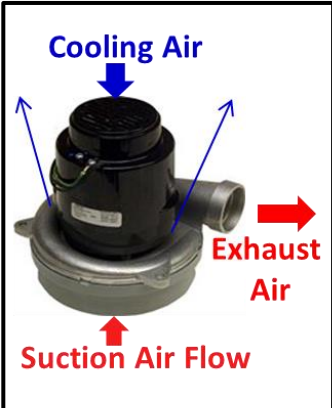

Model LS790

- Home Size – Up To 10,000 Sq. Ft.
- Quiet
- 6.6" 2-Stage By-Pass Motor
Air Watts – 659
Sealed Suction (Inches) – 145
- Sentry Light – Power Indicator
- Manual On/Off Switch
- 6 Ft. Power Cord
- HEPA Self Cleaning Filter
- Optional Bag System
- 1 HEPA Replacement Bag Included
- 19 Litre / 5 Gallon Dirt Pail
- Automatic Utility Inlet
- Quick Designed Mounting Bracket
- Exhaust Muffler / Venting Optional
- Limited Lifetime Warranty

2-STAGE 6.6" BY-PASS MOTOR

HEPA SELF CLEANING FILTER

OPTIONAL BAG SYSTEM

MUFFLER

WARRANTY