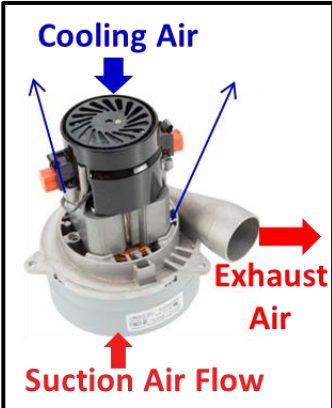

Model LS690

- Home Size – Up To 9,000 Sq. Ft.
- Quiet
- 5.7" 2-Stage By-Pass Motor
Air Watts – 566
Sealed Suction (Inches) – 143
- Sentry Light – Power Indicator
- Manual On/Off Switch
- 6 Ft. Power Cord
- HEPA Self Cleaning Filter
- Optional Bag System
- 1 HEPA Replacement Bag Included
- 19 Litre / 5 Gallon Dirt Pail
- Automatic Utility Inlet
- Quick Designed Mounting Bracket
- Exhaust Muffler / Venting Optional
- Limited Lifetime Warranty

2-STAGE 5.7" BY-PASS MOTOR

HEPA SELF CLEANING FILTER

OPTIONAL BAG SYSTEM

MUFFLER

WARRANTY