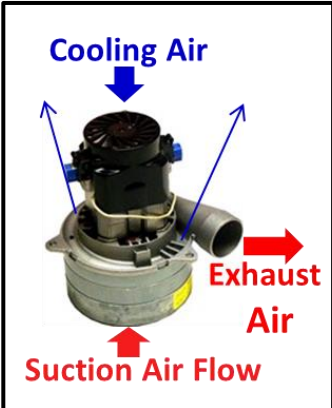

Model LS590

- Home Size – Up To 5,000 Sq. Ft.
- Quiet
- 5.7" 3-Stage By-Pass Motor
Air Watts – 465
Sealed Suction (Inches) – 137
- Sentry Light – Power Indicator
- Manual On/Off Switch
- 6 Ft. Power Cord
- HEPA Self Cleaning Filter
- Optional Bag System
- 1 HEPA Replacement Bag Included
- 19 Litre / 5 Gallon Dirt Pail
- Automatic Utility Inlet
- Quick Designed Mounting Bracket
- Exhaust Muffler / Venting Optional
- Limited Lifetime Warranty

3-STAGE 5.7" BY-PASS MOTOR

HEPA SELF CLEANING FILTER

OPTIONAL BAG SYSTEM

MUFFLER

WARRANTY